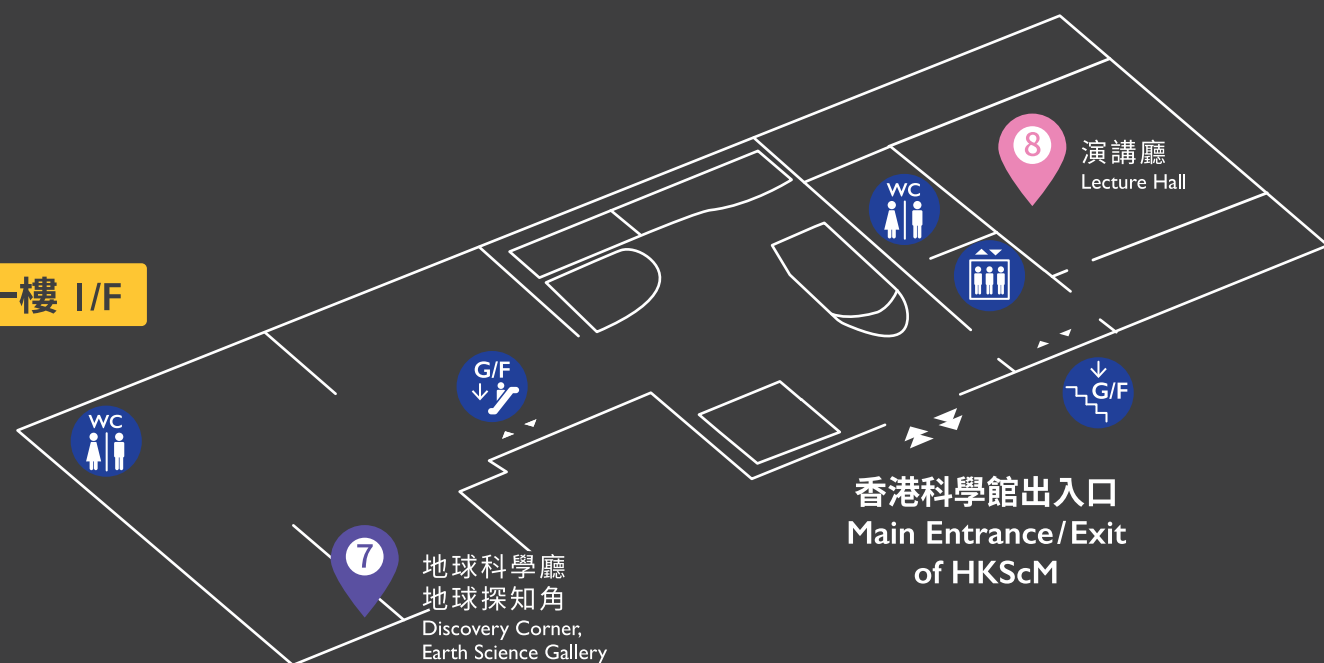

科學探索體驗 Science Exploration Session

7

節肢動物顯微鏡觀察
Microscopic Observation
of Arthropods

地點 Venue:
一樓地球科學廳地球探知角
I/F Discovery Corner,
Earth Science Gallery

時間 Time:
7:30pm - 9:15pm

故事劇場 Story Theatre

8

大咗鬼變乖了
Big Waster No Longer Wastes

地點 Venue:
一樓演講廳
I/F Lecture Hall

適合 Suitable for:
4至8歲兒童 (須由一位成人陪同)
Child aged 4-8, with an accompanying adult

時間 Time:
7:40pm - 8:10pm
8:20pm - 8:50pm
9:00pm - 9:30pm

*只限已報名人士
Registered participants only

非必要 optional

一樓 I/F

齊來體驗紀念品奇妙之處! Find the secret of gift!