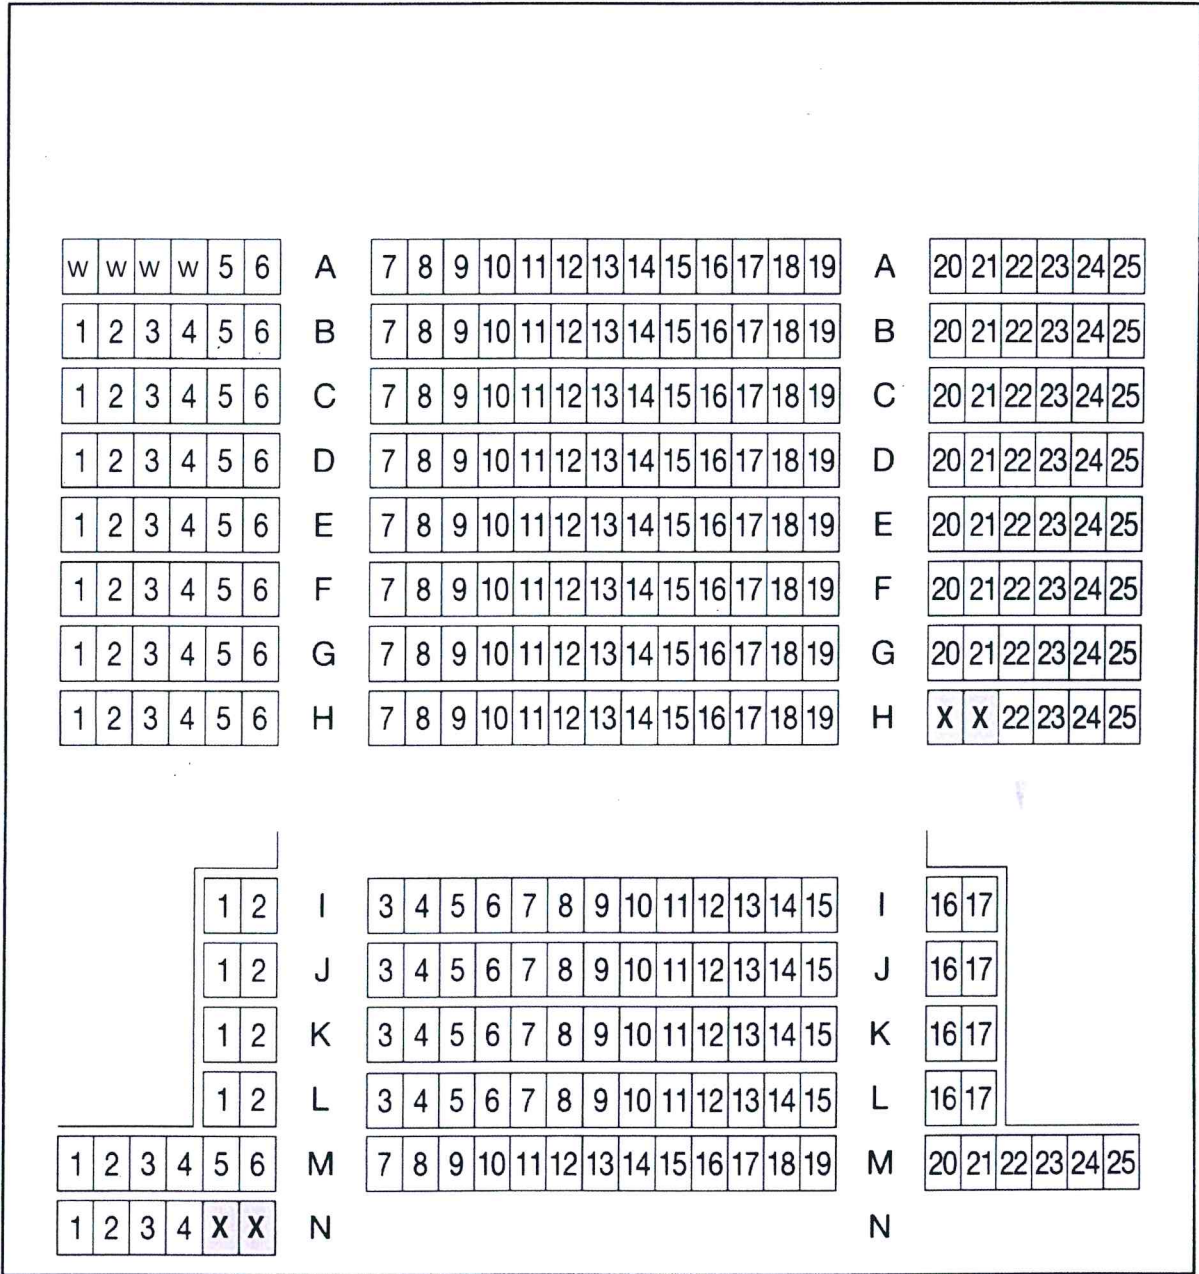

舞台  
STAGE

**X** Management Seats  
場館留座

**W** Seats suitable for audience on wheel chairs  
適合坐輪椅者的座位